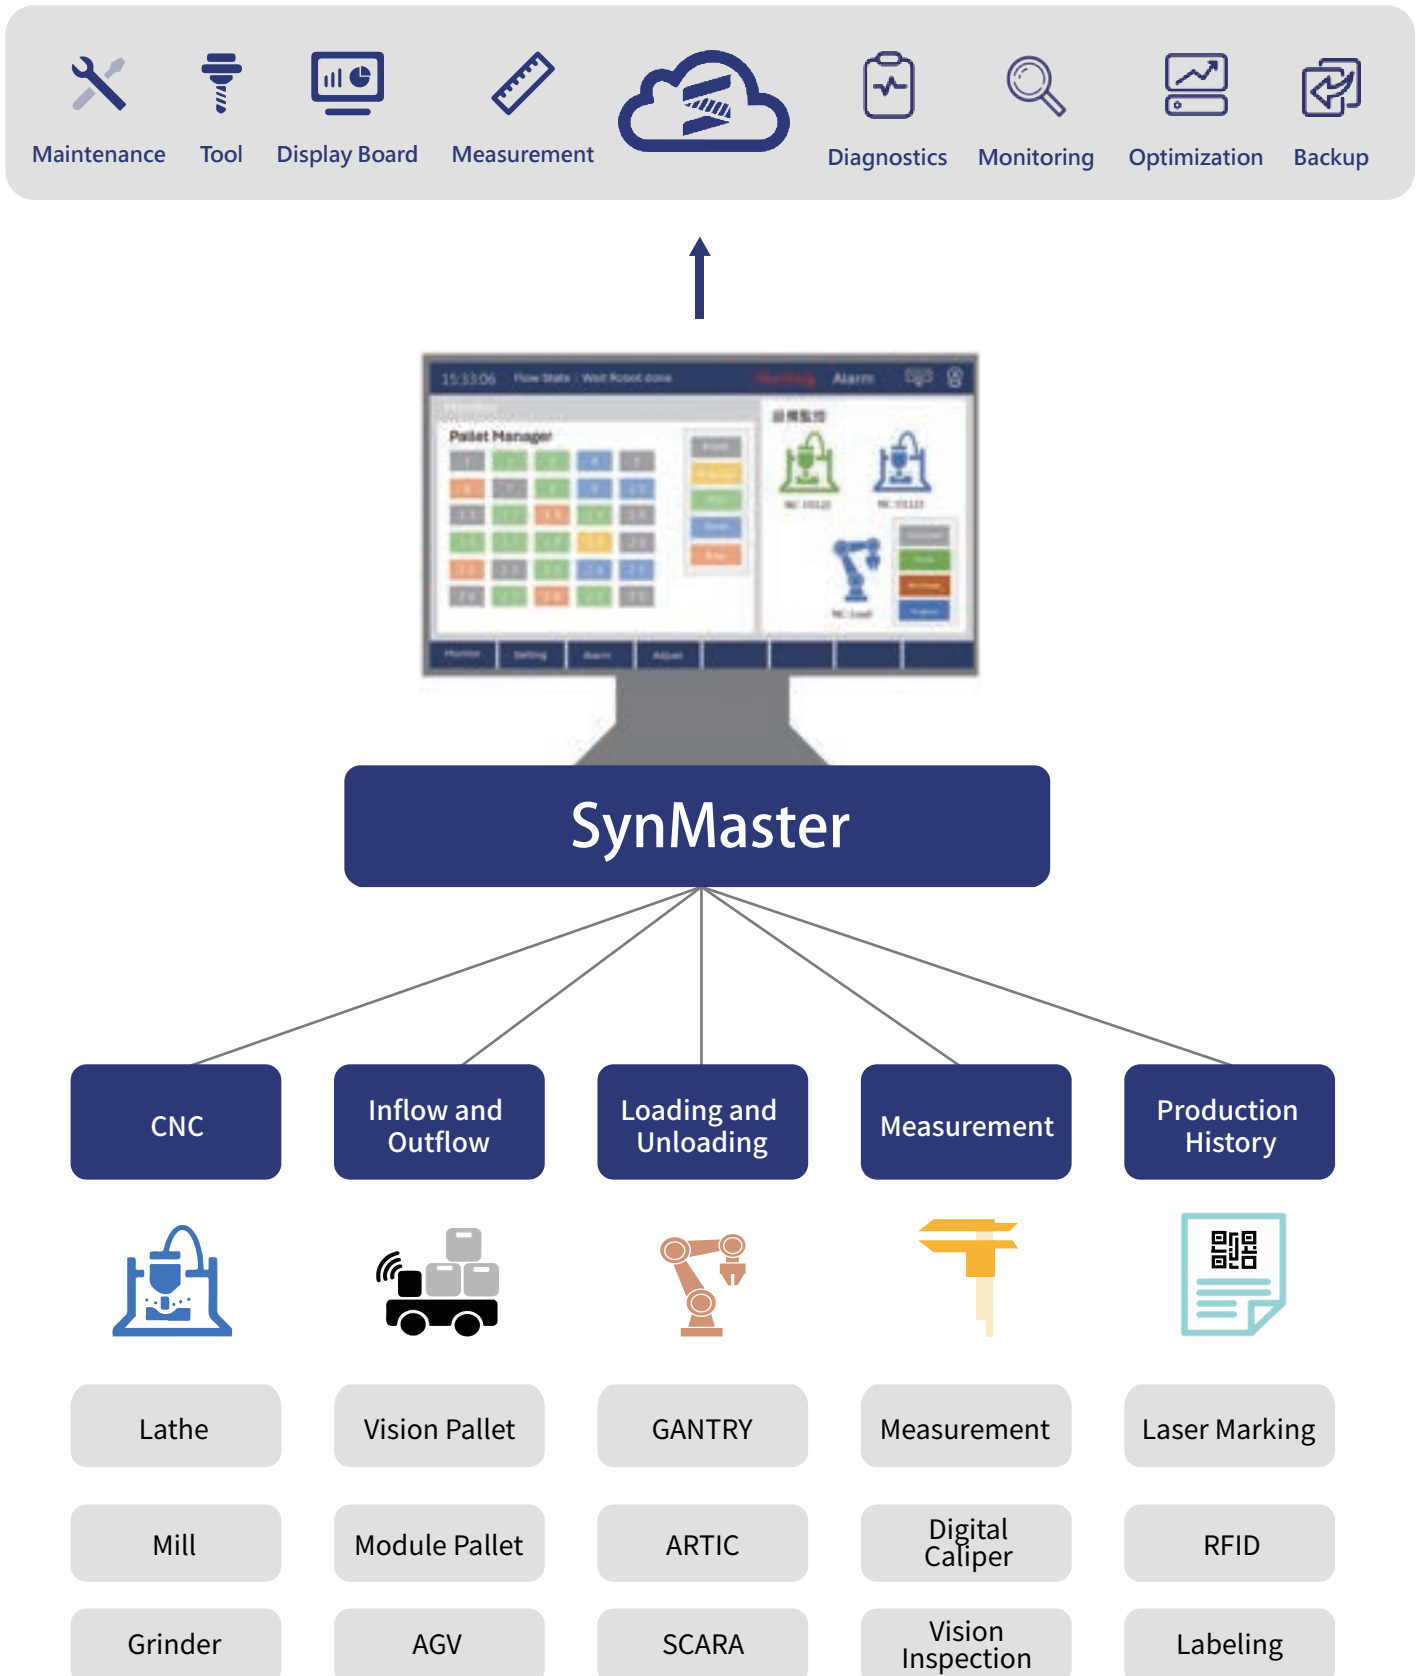

Product Structure

Highlighted Features

1. Continuing Syntec's high customization advantage

- Syntec's three development platforms, no need to learn new development tools
- Call SynMaster G-code, write custom macro procedures

2. Connecting equipment from different manufacturers

- Connecting via Ethernet, achieving communication through IP configuration
- Integration with major CNC system brands

3. Command monitoring

- Manually test G-code for easy debugging
- Do G-Code function without the need to write macros

4. Program management

- Manually manage programs for connecting devices
- Uploading, downloading, deleting programs on devices, and switching main programs

5. Editing mode, associating machining processes with workpieces