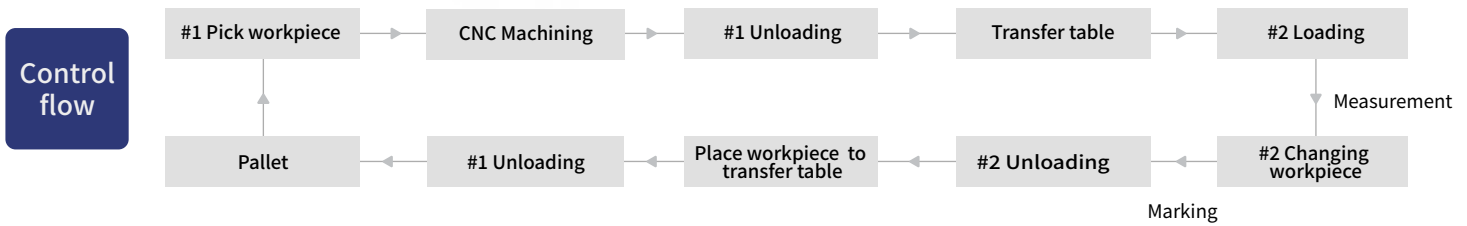

Product Application Case With the concept of one-stop shopping, meet customers' needs for building smart factories

Case Execution Process