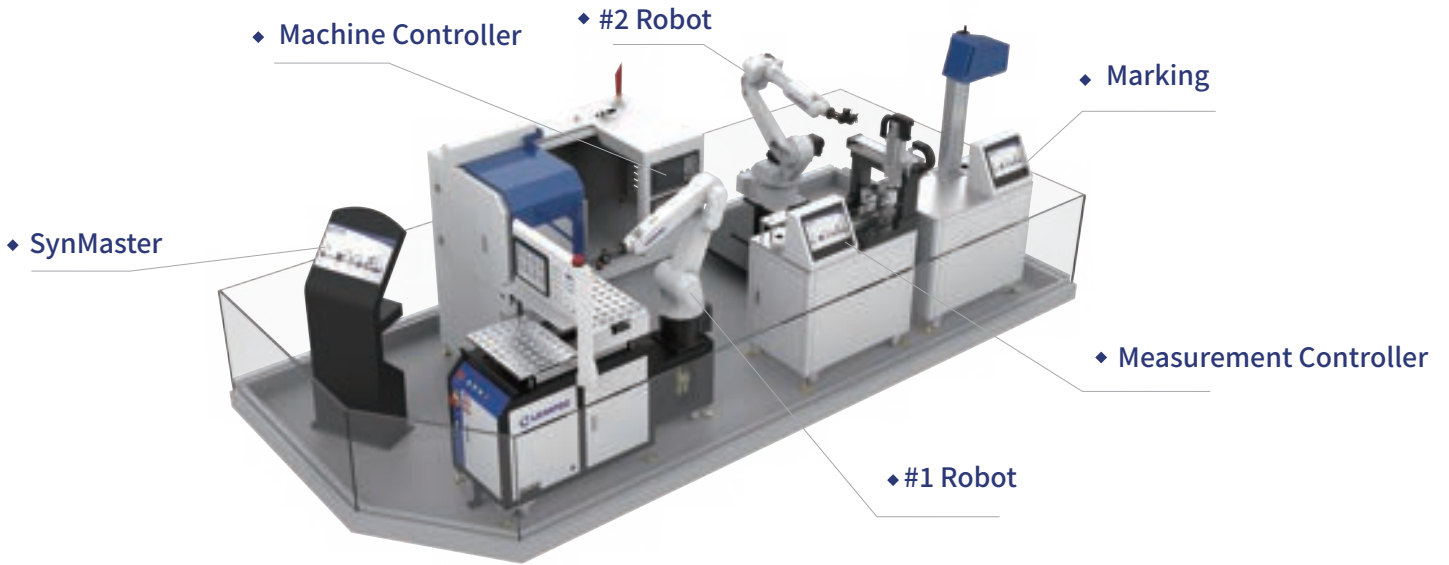

Product Application Case With the concept of one-stop shopping, meet customers' needs for building smart factories

Case Execution Process